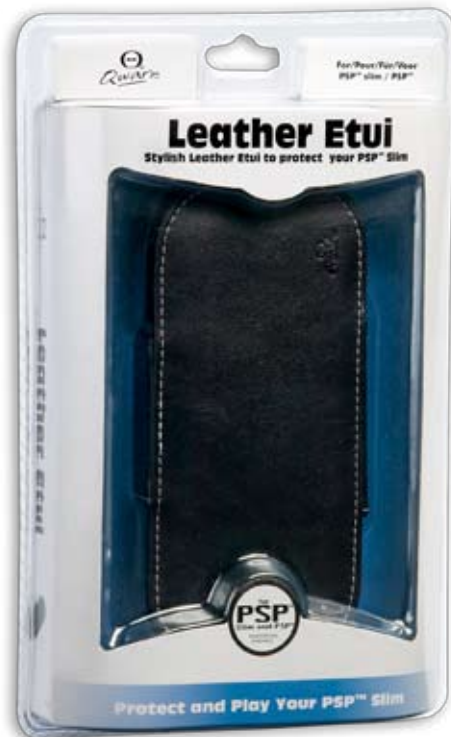

Leather Etui

QW PSP2012

- Protects against dirt and scratches
- Protects your PSP™ Slim & Lite while travelling
- Stylish leather design
- All ports and controls remain accessible

Article code QW PSP2012
EAN code 8716502018031